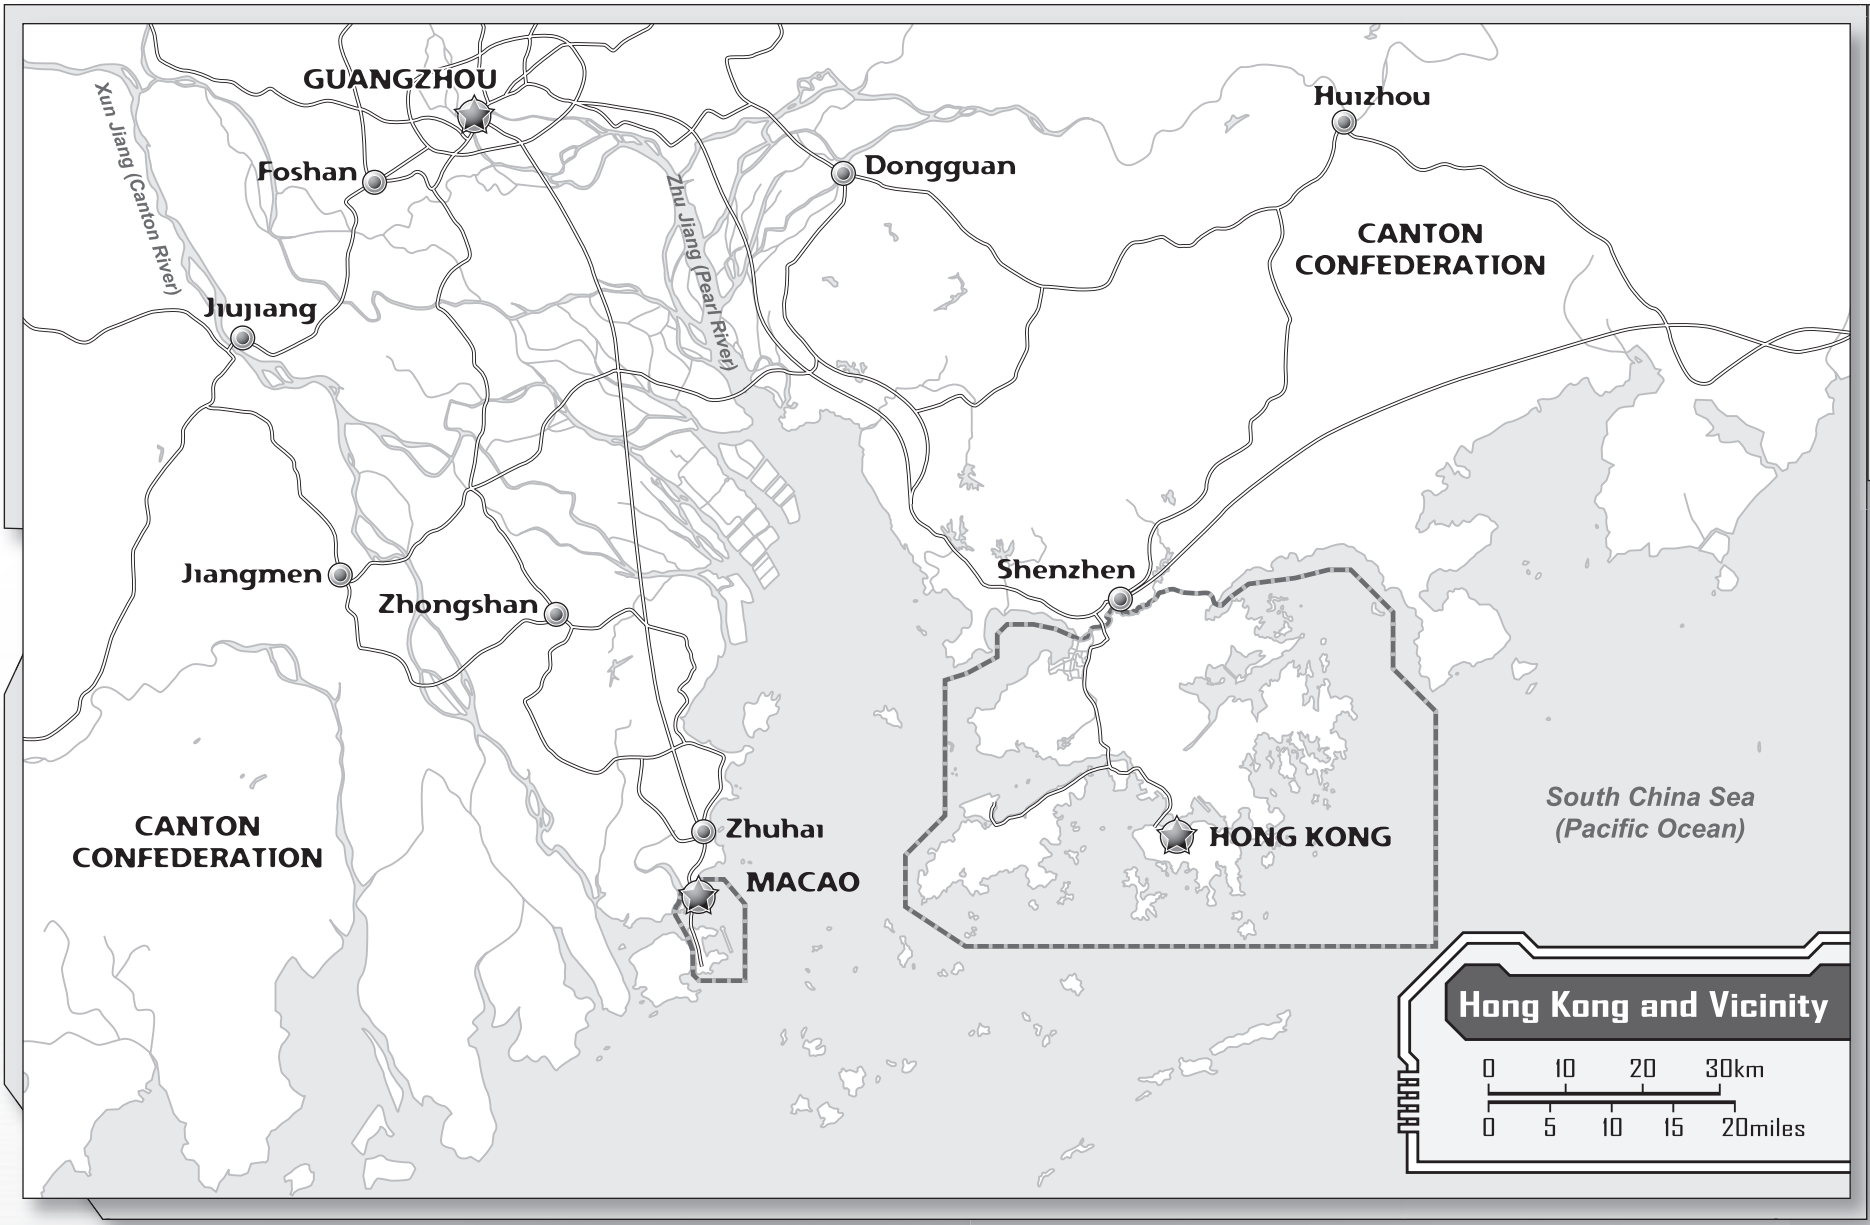

Keys

Districts

- A - KWAI TSING
- B - YAU TSIM MONG
- C - KOWLOON CITY
- D - KWUN TONG
- E - DOWNTOWN HONG KONG
- F - EASTERN HONG KONG

Locations

- G - Victoria Harbor
- H - Chek Lap Kok Airport
- I - Sha Tin
- J - Tai Po
- K - Victoria Peak
- L - Kai Tak
- M - Container Port
- N - Kowloon Walled City

Hong Kong Districts

0 2 4 6 8km
0 2 4 6miles

Urgent Message...

Urgent Message...